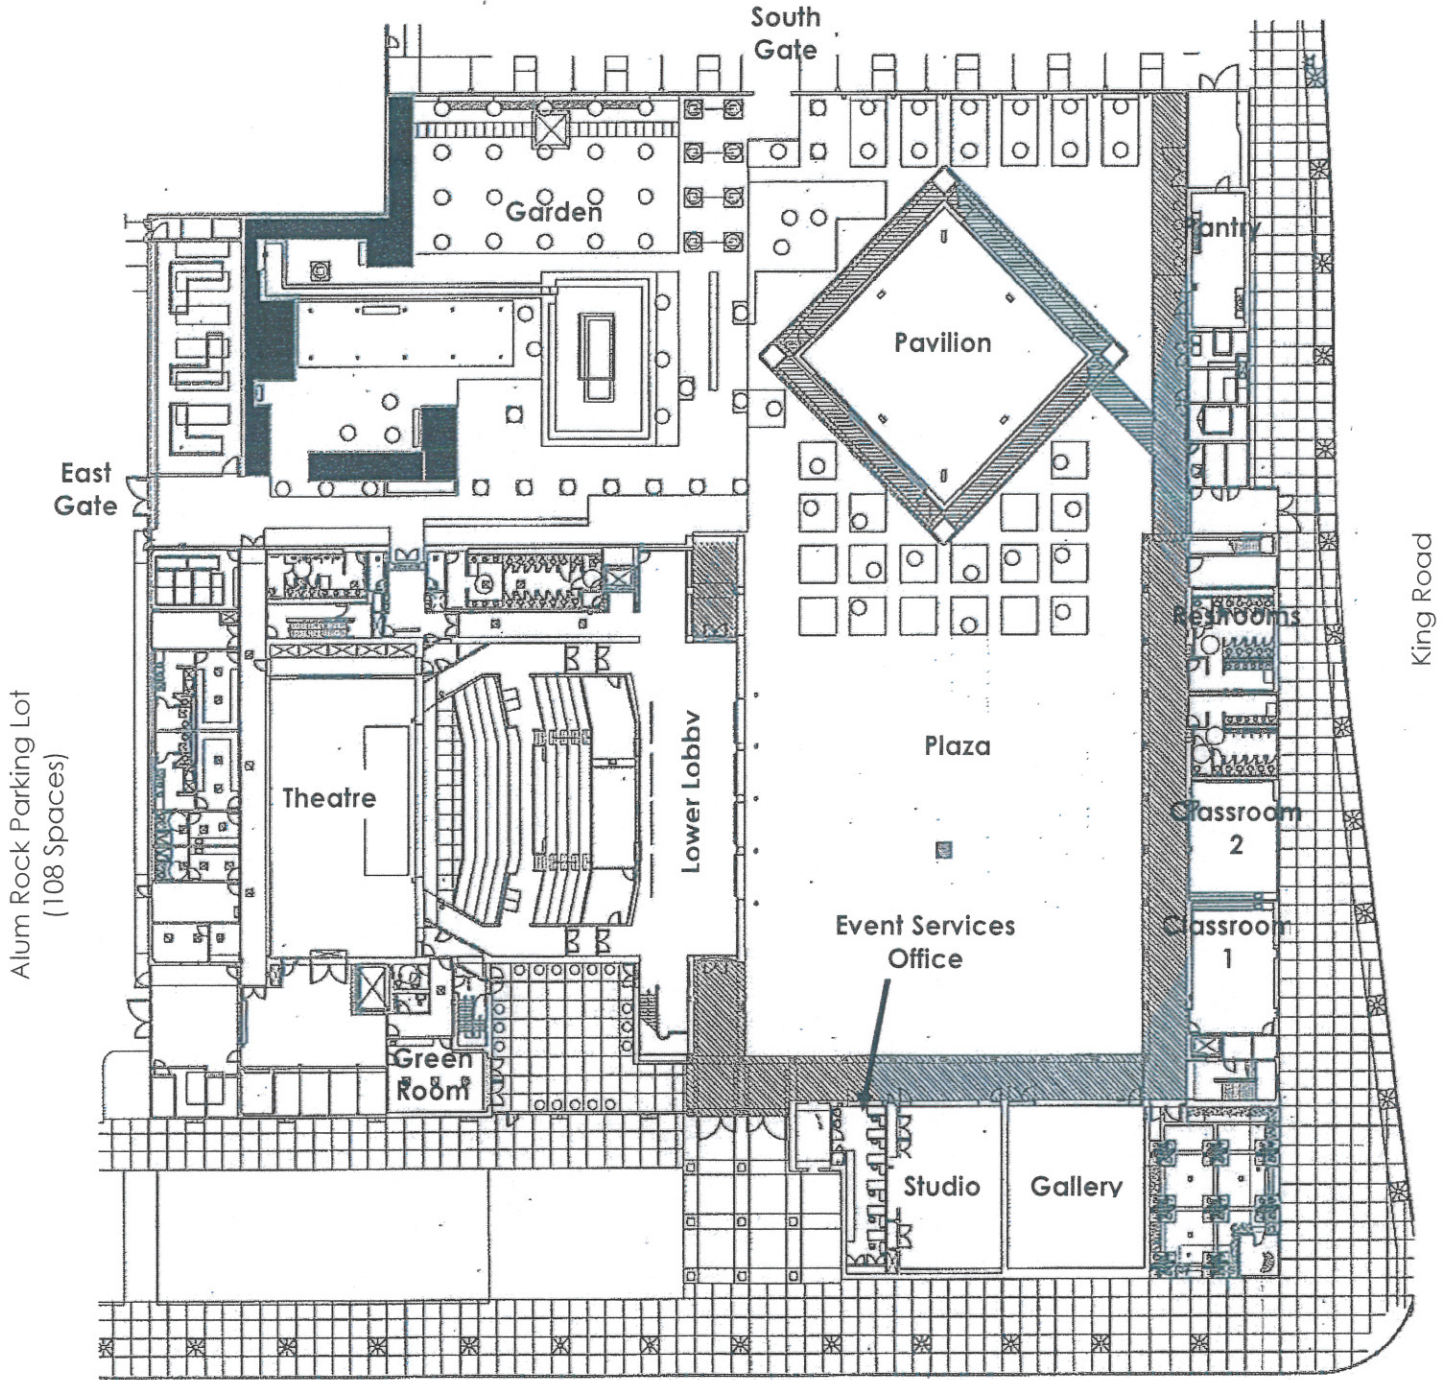

Full Facility

King Road Parking Lot
(156 Spaces)

Alum Rock Avenue